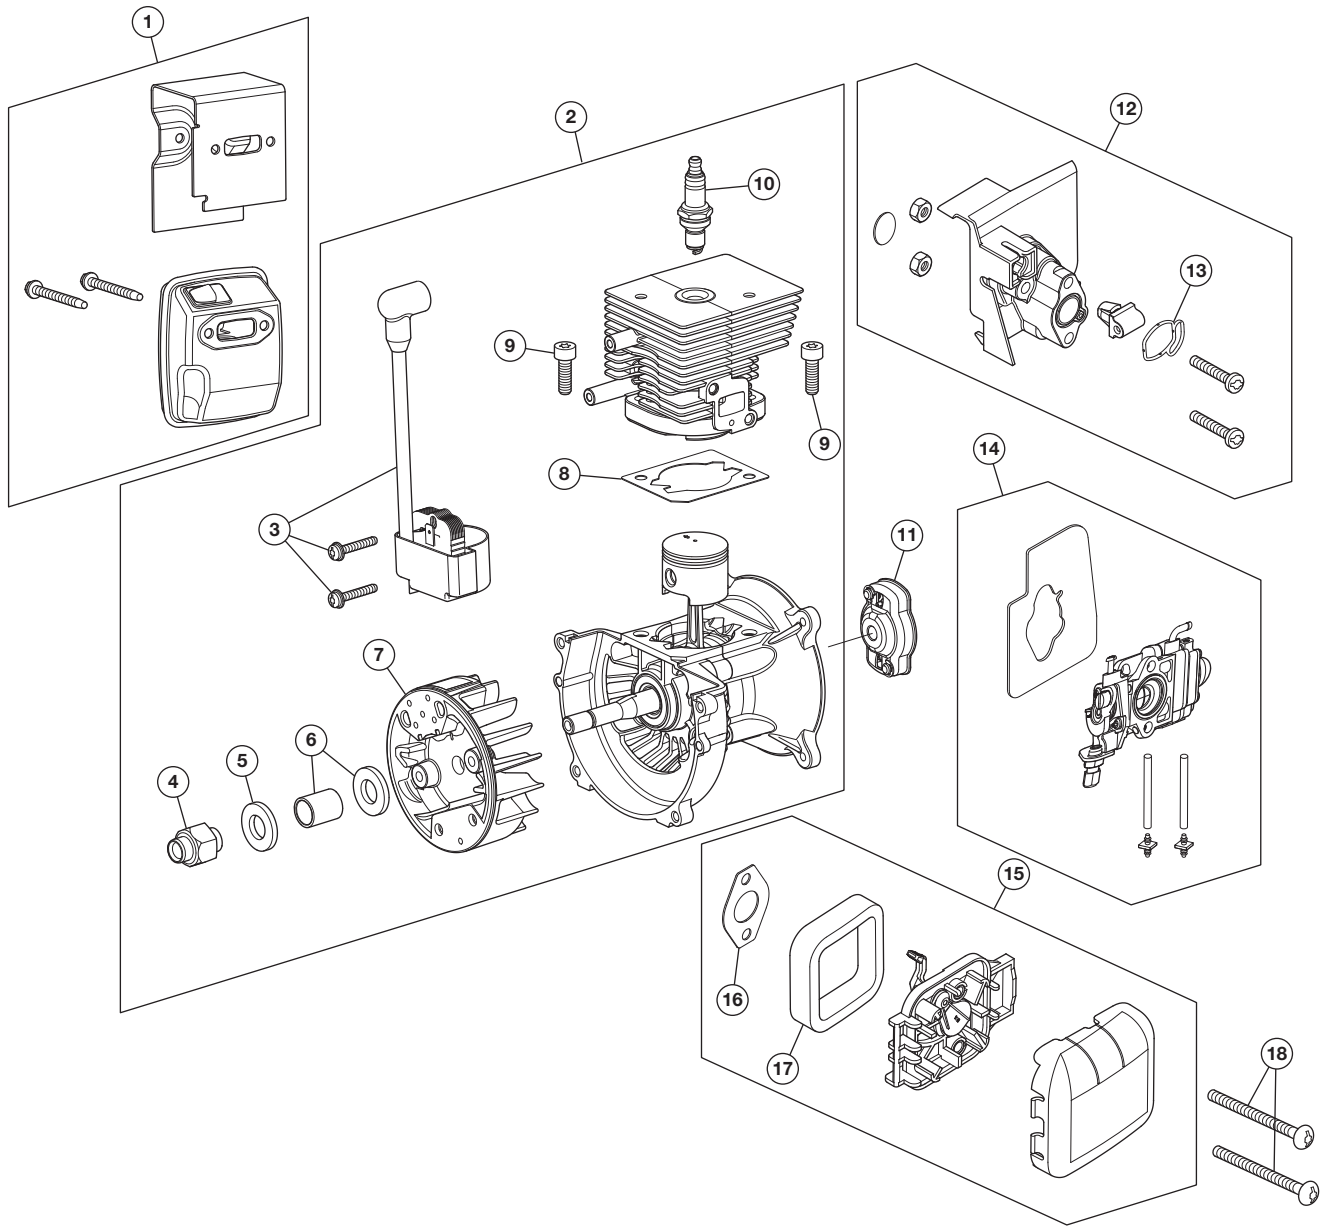

REPLACEMENT PARTS - MODEL RM2BP 2-CYCLE BACKPACK BLOWER

PPN 41AR2BEG883

Item	Part No.	Description
1	753-06418	Muffler Assembly
2	753-06441	Shortblock Assembly (includes 3 - 10)
3	753-08346	Module Assembly
4	753-05705	Flywheel Adaptor
5	753-05706	Washer
6	753-05707	Bushing
7	753-06246	Flywheel Assembly
8	753-06827	Cylinder Gasket
9	753-05703	Screw

Item	Part No.	Description
10	753-08216	Spark Plug
11	753-06091	Pawl Assembly
12	753-06189	Insulator Assembly (includes 13)
13	753-06184	Insulator O-Ring
14	753-06442	Carburetor Assembly
15	791-181752	Air Cleaner Assembly (includes 16 and 17)
16	753-06253	Carburetor Gasket
17	791-181757	Air Filter
18	710-04517	Air Cleaner Screw

REPLACEMENT PARTS - MODEL RM2BP 2-CYCLE BACKPACK BLOWER

PPN 41AR2BEG883

Item	Part No.	Description
------	----------	-------------

1	753-06000	Nozzle
2	753-05971	Lower Blower Tube
3	753-05975	Throttle Grip Assembly
4	753-05991	Upper Blower Tube
5	753-05640	Clamp
6	753-05641	Flex Tube
7	753-05990	Elbow
8	753-08382	Lead Wire
9	753-06434	Throttle Cable
10	753-05645	Harness
11	753-05647	Nut
12	791-182678	Washer
13	753-06594	Impeller Housing Assembly (includes 14 - 18)
14	753-05648	Insulator Mount

Item	Part No.	Description
------	----------	-------------

15	753-08276	Intake Cover
16	791-181345	Screw
17	2952	Nut
18	791-181862	Screw
19	753-05651	Impeller (includes 20 & 21)
20	753-04482	Impeller Hardware (includes 21)
21	791-182414	Bolt
22	753-08383	Housing Assembly (includes 23)
23	791-181345	Screw
24	753-06596	Starter Assembly (includes 25)
25	791-181862	Screw
26	753-05654	Fuel Tank Assembly (includes 27 & 28)
27	791-182529	Fuel Cap
28	753-05259	Fuel Tank Pads