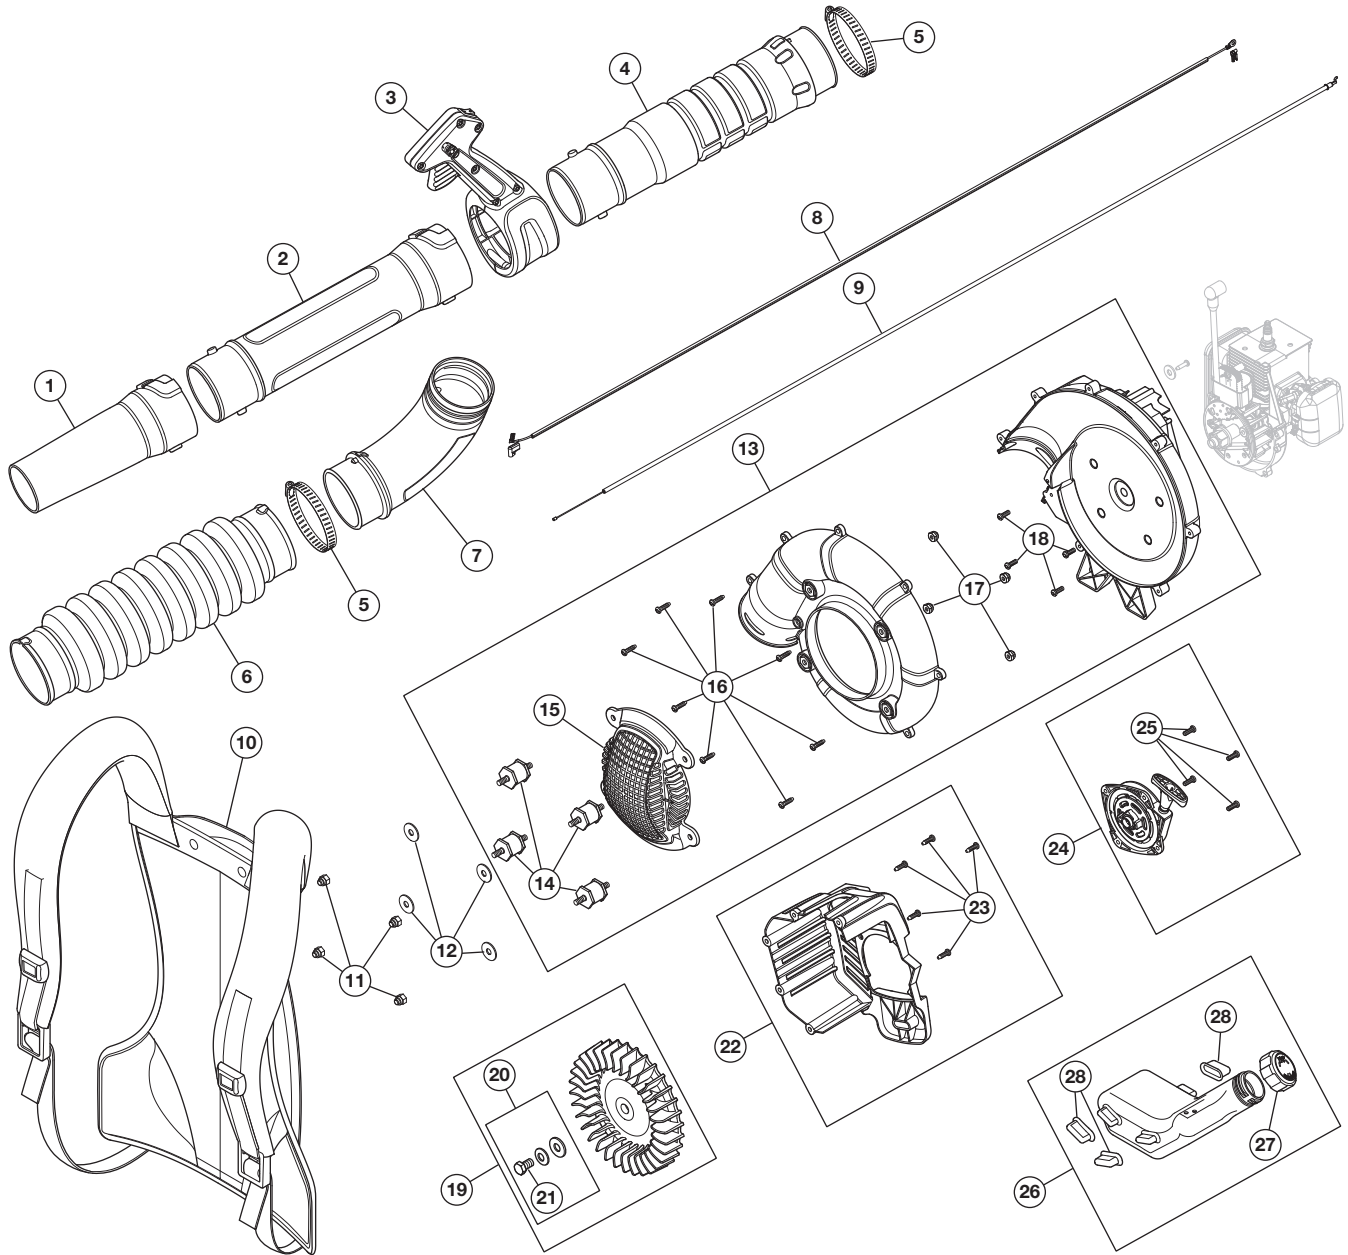

REPLACEMENT PARTS - MODEL RM2BP 2-CYCLE BACKPACK BLOWER

PPN 41AR2BEG883

Item	Part No.	Description
1	753-06418	Muffler Assembly
2	753-06441	Shortblock Assembly (includes 3 - 10)
3	753-08346	Module Assembly
4	753-05705	Flywheel Adaptor
5	753-05706	Washer
6	753-05707	Bushing
7	753-06246	Flywheel Assembly
8	753-06827	Cylinder Gasket
9	753-05703	Screw

Item	Part No.	Description
10	753-08216	Spark Plug
11	753-06091	Pawl Assembly
12	753-06189	Insulator Assembly (includes 13)
13	753-06184	Insulator O-Ring
14	753-06442	Carburetor Assembly
15	791-181752	Air Cleaner Assembly (includes 16 and 17)
16	753-06253	Carburetor Gasket
17	791-181757	Air Filter
18	710-04517	Air Cleaner Screw

REPLACEMENT PARTS - MODEL RM2BP 2-CYCLE BACKPACK BLOWER

PPN 41AR2BEG883

Item	Part No.	Description
------	----------	-------------

1	753-06000	Nozzle
2	753-05971	Lower Blower Tube
3	753-05975	Throttle Grip Assembly
4	753-05991	Upper Blower Tube
5	753-05640	Clamp
6	753-05641	Flex Tube
7	753-05990	Elbow
8	753-08382	Lead Wire
9	753-06434	Throttle Cable
10	753-05645	Harness
11	753-05647	Nut
12	791-182678	Washer
13	753-06594	Impeller Housing Assembly (includes 14 - 18)
14	753-05648	Insulator Mount

Item	Part No.	Description
------	----------	-------------

15	753-08276	Intake Cover
16	791-181345	Screw
17	2952	Nut
18	791-181862	Screw
19	753-05651	Impeller (includes 20 & 21)
20	753-04482	Impeller Hardware (includes 21)
21	791-182414	Bolt
22	753-08383	Housing Assembly (includes 23)
23	791-181345	Screw
24	753-06596	Starter Assembly (includes 25)
25	791-181862	Screw
26	753-05654	Fuel Tank Assembly (includes 27 & 28)
27	791-182529	Fuel Cap
28	753-05259	Fuel Tank Pads